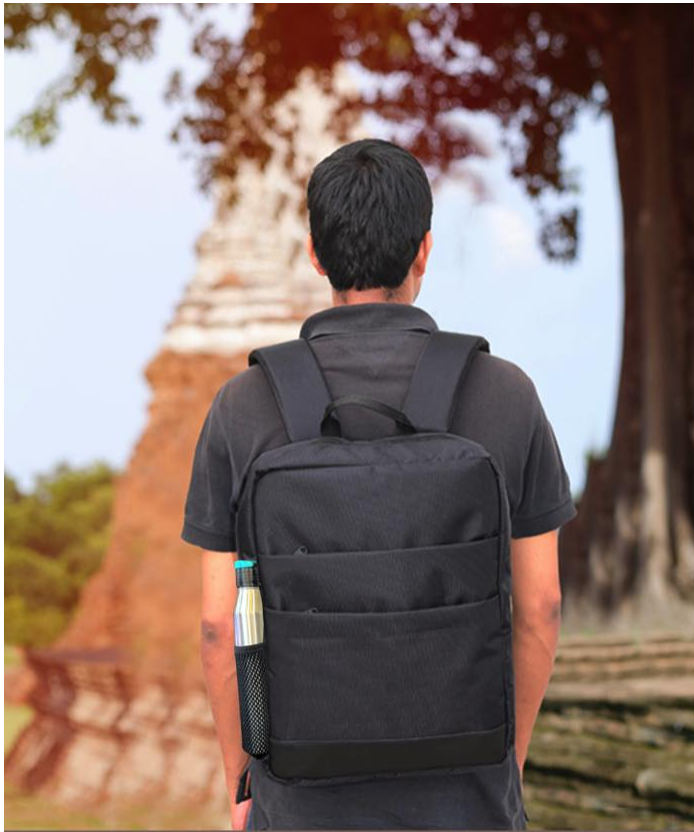

SLIMZ BLACK BACKPACK

WITH DOUBLE FRONT POCKET

Product Code : S 06

ULTRA MODERN SLEEK DESIGN
WITH HIGH QUALITY MATERIAL

SPACIOUS ENOUGH TO HOLD
YOUR DAILY UTILITIES

ERGONOMIC DESIGN
WITH PADDED SHOULDER STRAPS

SLEEK DESIGN WITH QUICK ACCESS POCKET
ON THE FRONT

KEEPS YOU ORGANISED :
ONE MAIN COMPARTMENT AND DOUBLE FRONT ZIPPER POCKET FOR QUICK ACCESS

MESH BOTTLE HOLDERS
FOR INSTANT ACCESS

Size (inches): 11.5 x 3.5 x 15"