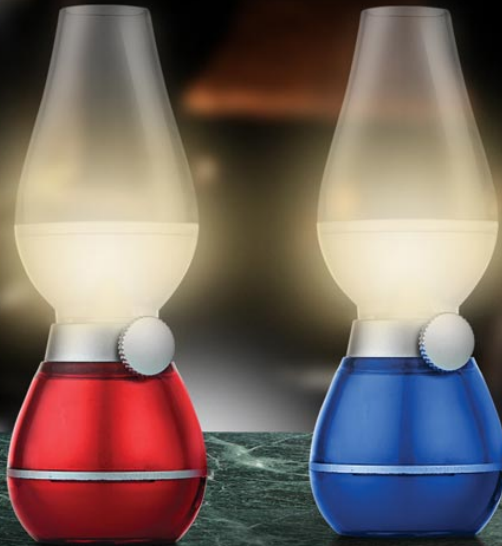

**HALF TURN
LOCKING MECHANISM**

COLORS AVAILABLE

Magnetic 720 degree Sensor Light with Motion Sensor (with detachable magnetic stand) - E208s

Detachable light can be rotated
to face any direction

- Round sensor light with auto on/ off function
- Single Button operation, 3 modes: On, Off, Auto
- Built-in Motion and Light sensor to turn on/ off the light automatically
- Can be hung or easily stuck on iron surfaces like, wardrobe, Almira, cabinets etc.
- Long battery life as light turns off automatically after set time, and works only in the dark
- No electricity needed, works on 3xAAA batteries (not included)

Strong
Magnetic

Light
Sensor

Motion
Sensor

Magnetic 720 degree work light with 3 light modes (with detachable magnetic stand) - E 208

Detachable light can be rotated
to face any direction

- Round work light for desktops, wardrobe, etc
- Single Button, three mode operation
- Can be hung or easily stuck on iron surfaces
- Works on 3xAAA batteries (not included)
- No electricity needed, works on batteries

*Blow the lamp
to
Glow the lamp*

LED Blow Lantern - E 151 (With Roto Dial)

- Easy lantern like operation
- Just blow on the flame to turn it On/ Off
- Knob to change the Level of brightness; Increase / decrease brightness by rotating the knob
- Light can be adjusted to be strong and dim
- Light is similar to a candle when dim
- Super bright LED light
- No fire, no smoke, no mess, Better than fire lamps / candles
- Works on 3 x AA batteries (not included)