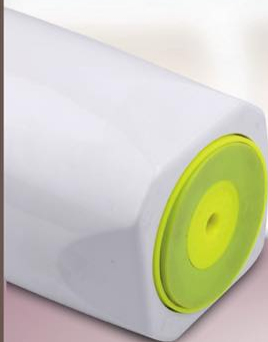

Capacity : 360 ml approx.

COMES WITH A LID
TO STORE YOUR
DRINK FOR LATER

POWER PLUS

**BPA
FREE**

**DOUBLE
WALL**

**LEAK
PROOF**

- High quality stainless steel double wall mug
- Mirror finish stainless steel inside for longer life