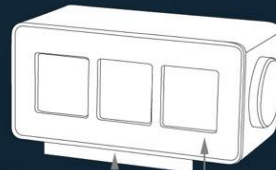

- Innovative new display with flipping effect
- Numbers change as the digits fall over one another
- Has a touch panel for snooze, backlight and to turn alarm on / off
- Has humidity & temperature display
- Rotating dial on the side to change modes and adjust settings
- Extra printing area on the bottom plate
- Works on 2 x AA batteries (not included)

Special Branding Area