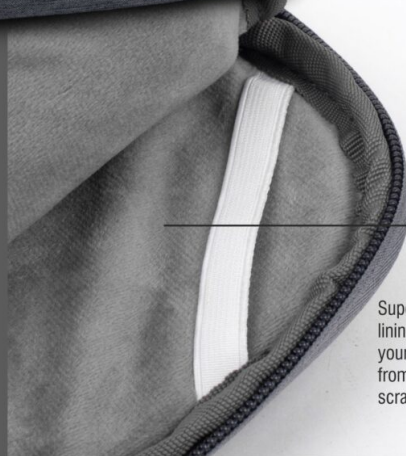

Castillo
MILANO

6 spacious
outer pockets,
can be used
as a complete
bag

Product Code : S 29

LAPTOP SLEEVE WITH SOFT INNER LINING

6 OUTSIDE SPACIOUS POCKETS

SOFT TOUCH FABRIC FOR GADGET PROTECTION

Super soft inner
lining to protect
your gadget even
from minor
scratches