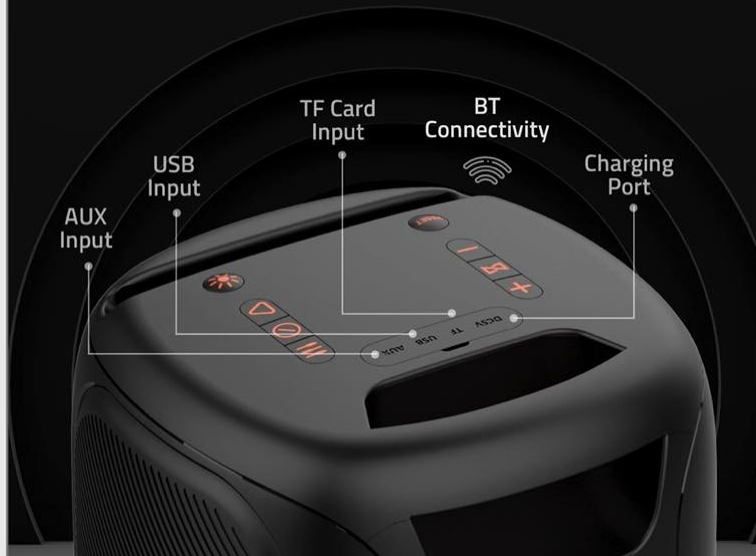

artis

SOUNDPRO 100 BLUETOOTH SPEAKER
WITH RGB LIGHTS WITH MOBILE STAND AND KARAOKE MIC

Product Code : C 179

Model No	SOUNDPRO 100
MRP	14999/-

MULTIPLE CONNECTIVITY MODES

POWER PLUS

EXPANDABLE DESKTOP BOOK STAND