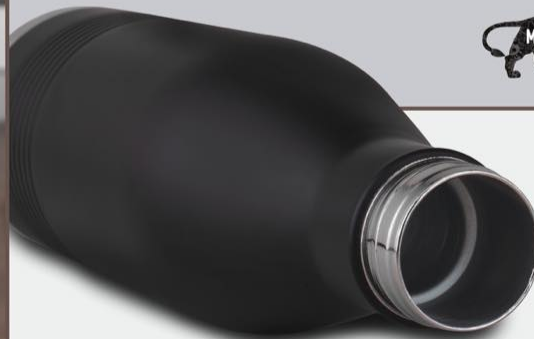

304 STEEL
INSIDE
& OUTSIDE

Capacity: 500ml Approx

Product Code : H 296

POWER PLUS