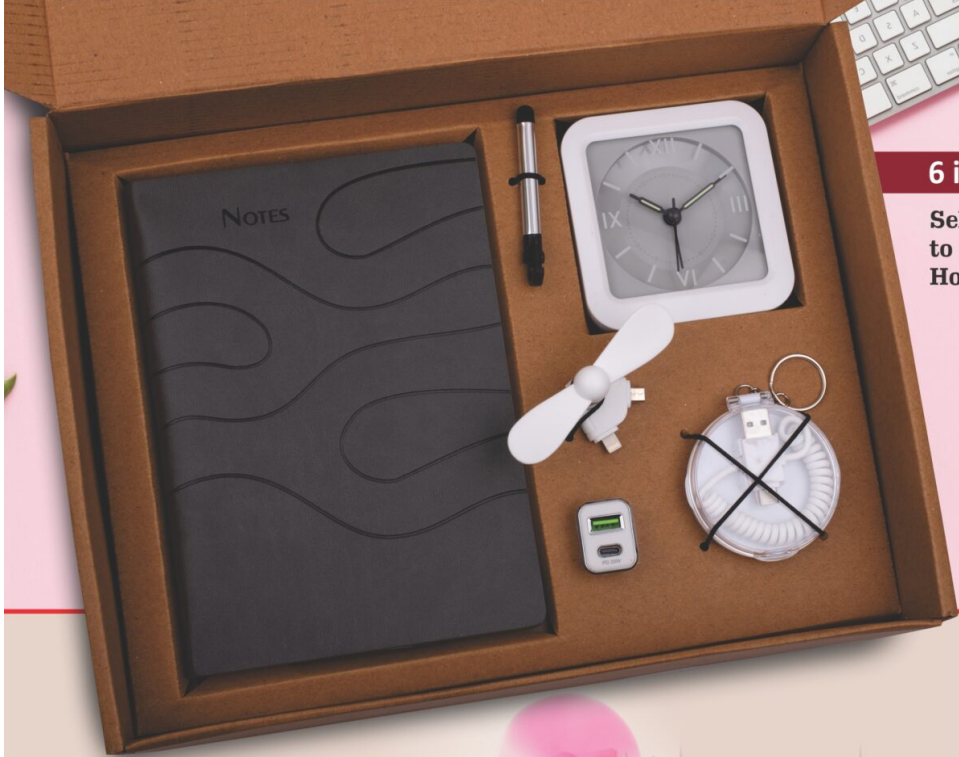

Jack Stylus With Mobile Stand

All in 1 Charging Cable

Rotating Mobile
Finger Ring

Glow Clock

Fast Car Charger
With USB C Port

Ribbon A5 Notebook

PACKING IN GIFT BOX

6 in 1 Gray Set