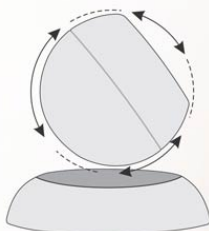

Detachable light can be rotated
to face any direction

- Round sensor light with auto on/ off function
- Single Button operation, 3 modes: On, Off, Auto
- Built-in Motion and Light sensor to turn on/ off the light automatically
- Can be hung or easily stuck on iron surfaces like, wardrobe, Almira, cabinets etc.
- Long battery life as light turns off automatically after set time, and works only in the dark
- No electricity needed, works on 3xAAA batteries (not included)

Strong
Magnetic

Light
Sensor

Motion
Sensor