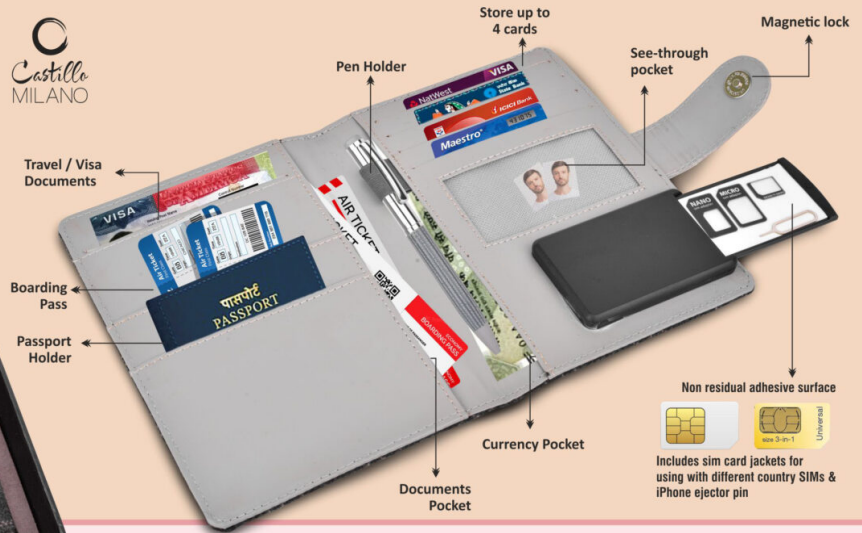

PEN

BIG BROWN CHECK PASSPORT HOLDER

Includes sim card jackets for using with different country SIMs & iPhone ejector pin

TWEED GRAY SET OF 4
MULTI USE PASSPORT HOLDER,
WALLET, VISITING CARD HOLDER & PEN

Castillo
MILANO