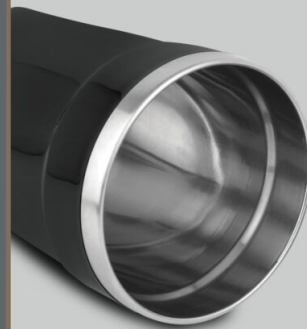

FLASH

Stainless Steel
COFFEE MUG

Product Code : H 235

KEEP YOUR
HANDS SAFE

KEEP YOUR
DRINK HOT

Capacity
350 ml. approx.

POWER PLUS

**ANTI
RUST**

**DOUBLE
WALL**

High quality stainless steel
double wall mug

Mirror finish
steel inside for longer life

Double wall protects your
hands from burning by hot
liquids inside

Comes with a cap to
store your drink for later

**BPA
FREE**

**LEAK
PROOF**
CLICK HERE

TO PLAY VIDEO