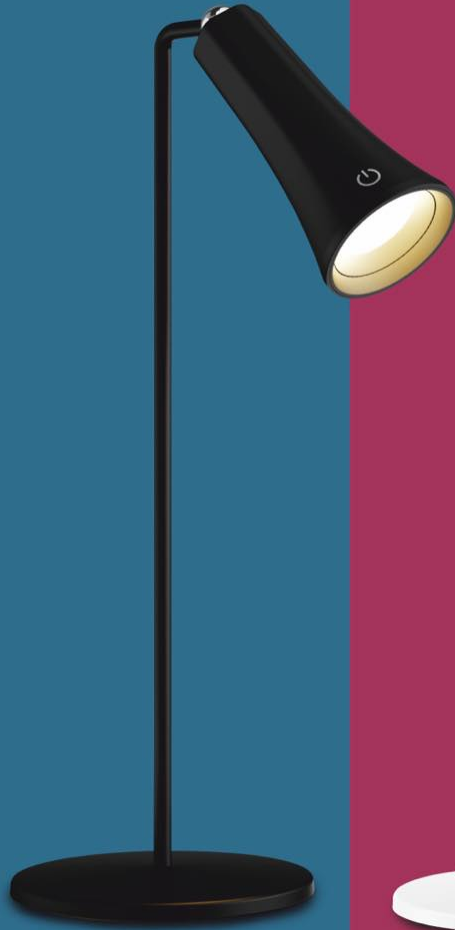

RECHARGEABLE LAMP AND CLOCK

Product Code : E 360

- High brightness VA Clock screen
- Clock shows Time, Date, Day & Temperature in Celsius and Fahrenheit
- Large battery for extended working time

DOUBLE LAMP HEADS
FOR INCREASED ILLUMINATION

CLOCK WITH
TEMPERATURE & DATE

MOBILE STAND

2000 mAh LONG
LASTING BATTERY

Product Code : E 358

MagiFlex

RECHARGEABLE LAMP WITH DETACHABLE HEAD

3 COLOR
LIGHT OPTION

1200 mAh
RECHARGEABLE
BATTERY

TYPE C
CHARGING

TOUCH SENSOR
BUTTON

Magiflex Rechargeable Lamp with Detachable Head

Feather-touch power button for easy ON/OFF

Fine-tune brightness levels with a long press

Detachable head can be used as a torch

3 COLOR
LIGHT OPTION

RECHARGEABLE
BATTERY

FREE BENDING
LAMP NECK

2400 mAh LONG
LASTING BATTERY

PEN ZEN GLOW

RECHARGEABLE LAMP WITH TUMBLER

TOUCH
SWITCH

FREELY
ADJUSTABLE
NECK