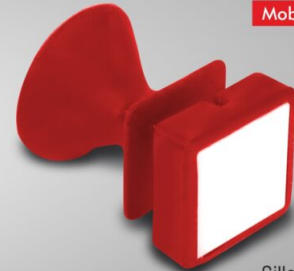

Mobile Stand

Silicon Vacuum
Mobile Stand with
Earphone Holder