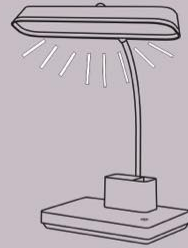

3 COLOR
LIGHT OPTION

RECHARGEABLE
BATTERY

FREE BENDING
LAMP NECK

2400 mAh LONG
LASTING BATTERY

PEN ZEN GLOW

RECHARGEABLE LAMP WITH TUMBLER

TOUCH
SWITCH

FREELY
ADJUSTABLE
NECK

- Brighto Shine Rechargeable LED lamp
- 3 color light option
- Adjustable brightness settings
- Effortlessly switch between colors with a single press
- Fine-tune brightness levels with a long press
- C-Type cable included
- Modern elegance for any space
- Stylish and functional design