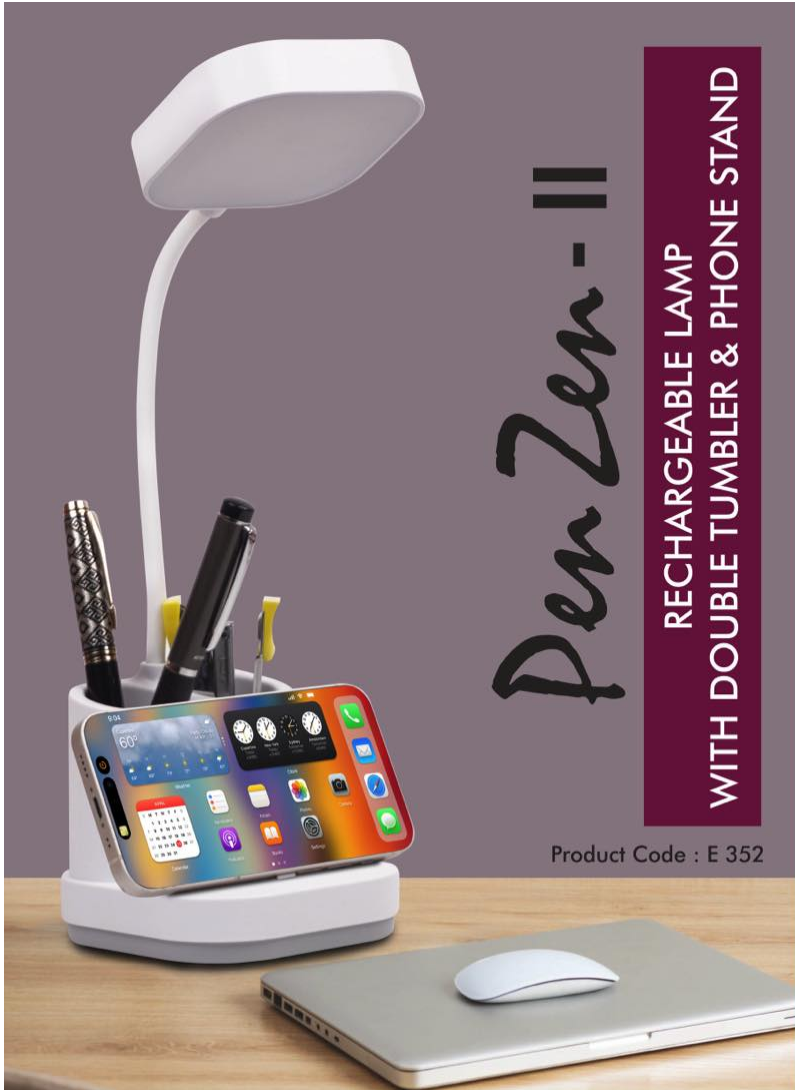

Product Code :E 354

TapLite

RECHARGEABLE LED LAMP

3 COLOR
LIGHT OPTION

FREE BENDING
LAMP NECK

1200 mAh RECHARGEABLE
BATTERY

TOUCH SENSOR
BUTTON

TYPE C
CHARGING

CLICK HERE

OVER
PRO

TO PLAY VIDEO

- Easy switching between light colors with a single touch
- Flexible neck design for adjustable lighting position
- Fine-tune brightness level with a long press
- C-Type cable included
- Type C charging input makes it convenient and future proof
- Sleek and modern lighting solution for home or office

BRIGHTO 2.0

RECHARGEABLE LED LAMP

Product Code : E 353

3 COLOR
LIGHT OPTION

FREE BENDING
LAMP NECK

1200 mAh RECHARGEABLE
BATTERY

TOUCH SENSOR
BUTTON

TYPE C
CHARGING

OVER CHARGING
PROTECTION

Pen Zen - II

RECHARGEABLE LAMP
WITH DOUBLE TUMBLER & PHONE STAND

Product Code : E 352

3 COLOR
LIGHT OPTION

1200 mAh
RECHARGEABLE
BATTERY

FREE BENDING
LAMP NECK

TOUCH SENSOR
BUTTON