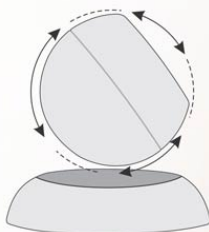

Magnetic 720 degree work light with 3 light modes (with detachable magnetic stand) - E 208

Detachable light can be rotated
to face any direction

- Round work light for desktops, wardrobe, etc
- Single Button, three mode operation
- Can be hung or easily stuck on iron surfaces
- Works on 3xAAA batteries (not included)
- No electricity needed, works on batteries