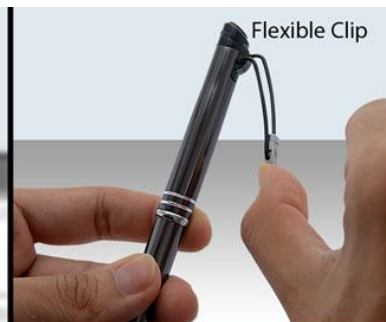

Write in the dark Executive 'Auto' pen with stylus - L 97 (Intelligent light function)

- Beautiful pen in Brass body.
- Has a stylus to save your touch screen phones from finger prints and Smudges
- Intelligent light turns when cap is fixed at the back.
- Flexible clip adjust to everything you throw at it
- Available in 4 Beautiful colors; Red, Blue, Black and Gun Metal

If light is not needed, lift the cap little up

Turn on the light by fixing the cap at back

Stylus to save the screen from fingerprints

Enables you to write in the dark and also acts as a torch