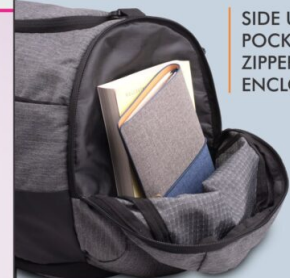

SIDE UTILITY
POCKET WITH
ZIPPER
ENCLOSURE

SPACIOUS DESIGN
WITH OUTSIDE POCKET