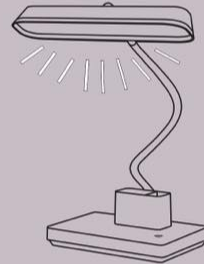

3 COLOR
LIGHT OPTION

RECHARGEABLE
BATTERY

FREE BENDING
LAMP NECK

2400 mAh LONG
LASTING BATTERY

PEN ZEN GLOW

RECHARGEABLE LAMP WITH TUMBLER

TOUCH
SWITCH

FREELY
ADJUSTABLE
NECK