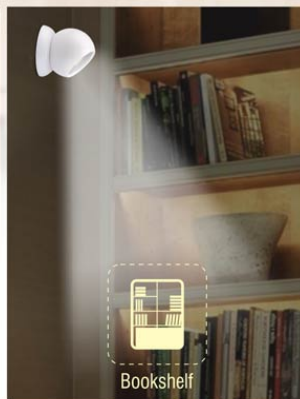

Strong
Magnetic

Light
Sensor

Motion
Sensor

Magnetic 720 degree work light with 3 light modes (with detachable magnetic stand) - E 208

Detachable light can be rotated
to face any direction

- Round work light for desktops, wardrobe, etc
- Single Button, three mode operation
- Can be hung or easily stuck on iron surfaces
- Works on 3xAAA batteries (not included)
- No electricity needed, works on batteries