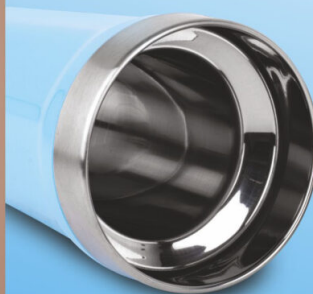

Double wall mug made of 304 grade food-safe stainless steel inside