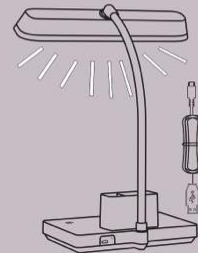

3 COLOR
LIGHT OPTION

RECHARGEABLE
BATTERY

FREE BENDING
LAMP NECK

2400 mAh LONG
LASTING BATTERY

PEN ZEN GLOW

RECHARGEABLE LAMP WITH TUMBLER

TOUCH
SWITCH

FREELY
ADJUSTABLE
NECK