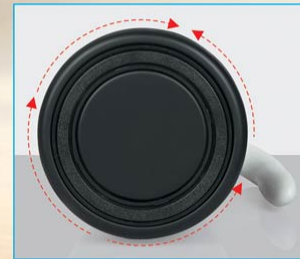

Rotation function on
bottom for more seamless use