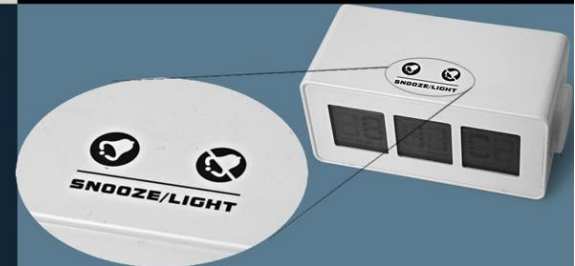

Branding Area

Snooze light touch buttons on the top