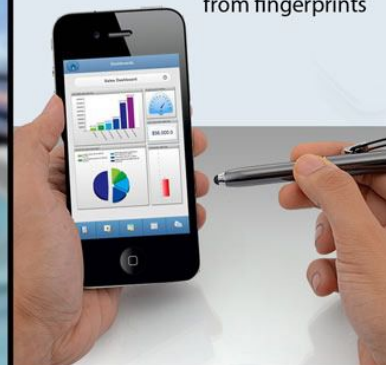

Stylus to save the screen from fingerprints