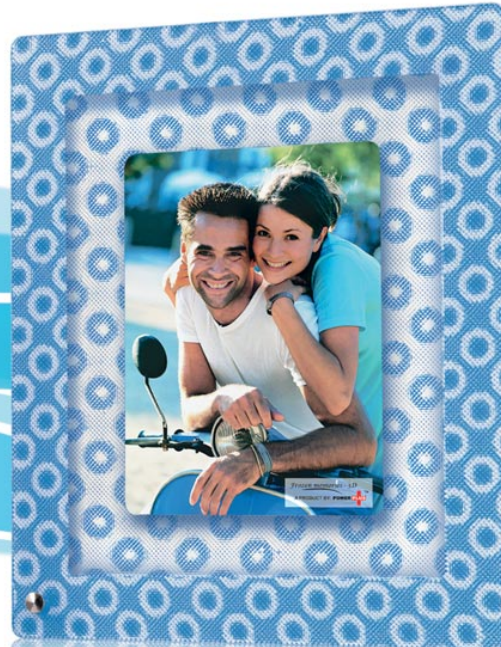

BLUE

SIZE - Photo Size: 5" x 7" | Frame Size: 7.5" x 9.5"

AVAILABLE IN DIFFERENT SIZES • WONDERFUL 3D DEPTH ILLUSION • USE IT AS LANDSCAPE OR PORTRAIT

1st
time in INDIA

POWER GLOW

USB Hub with Tumbler & Logo Highlight - C 106