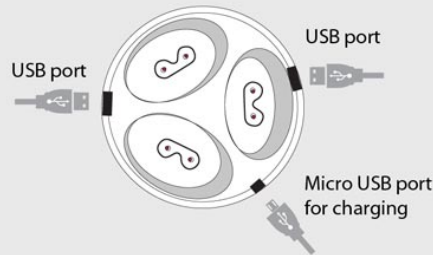

POWER GLOW Family Power Bank - C 44

with triple USB ports (set of 3) (9,000 mAh total)

- Family power bank allows charging of 3 power banks at once
- Each power bank can be used and charged individually even without the base
- Proprietary connectors: No need to plug the power banks, just place on base to charge
- Micro-USB cable included
- Original Samsung SDI cell used inside
- Beautiful ring glows around the base when plugged in
- Optimum Output power - 5V/1A suitable for all phones
- Safety oriented: Intelligent protection against overcharging, over-discharging, and overload

2 USB ports that can be used to charge devices when power banks are not charging

[CLICK HERE](#)

TO PLAY VIDEO