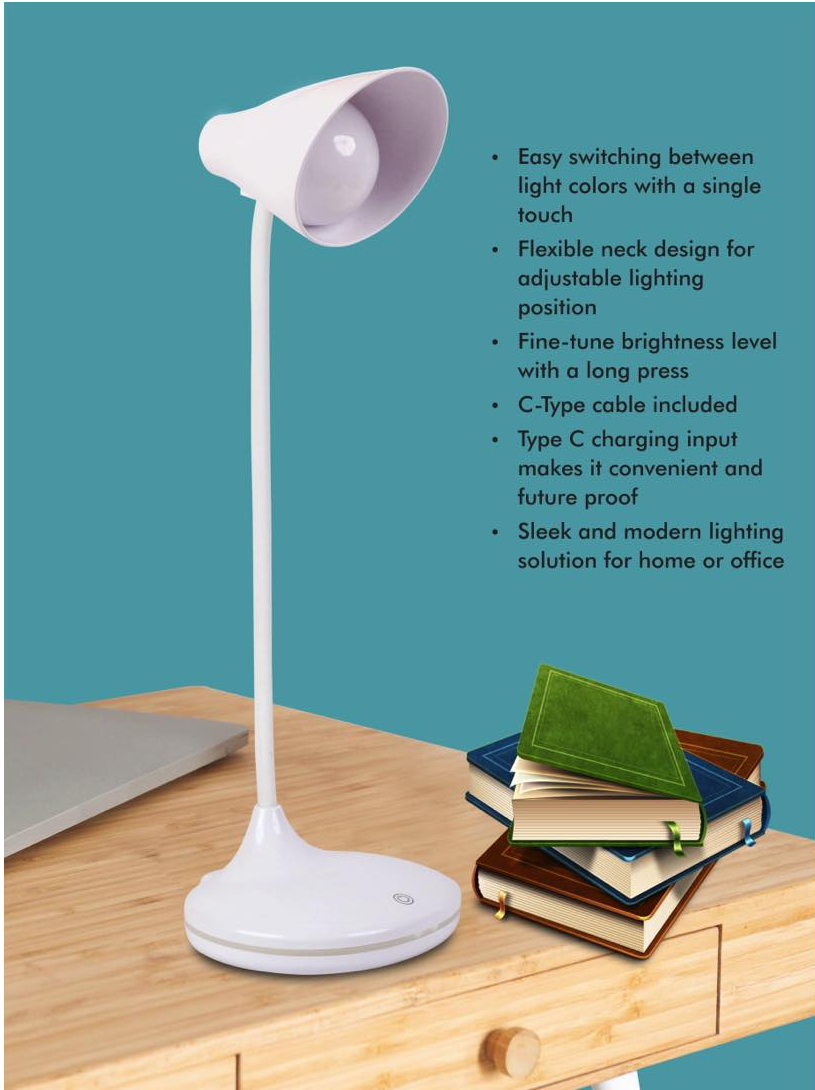

Product Code :E 354

TapLite

RECHARGEABLE LED LAMP

3 COLOR
LIGHT OPTION

FREE BENDING
LAMP NECK

1200 mAh RECHARGEABLE
BATTERY

TOUCH SENSOR
BUTTON

TYPE C
CHARGING

CLICK HERE

OVER
PRO

TO PLAY VIDEO

- Easy switching between light colors with a single touch
- Flexible neck design for adjustable lighting position
- Fine-tune brightness level with a long press
- C-Type cable included
- Type C charging input makes it convenient and future proof
- Sleek and modern lighting solution for home or office