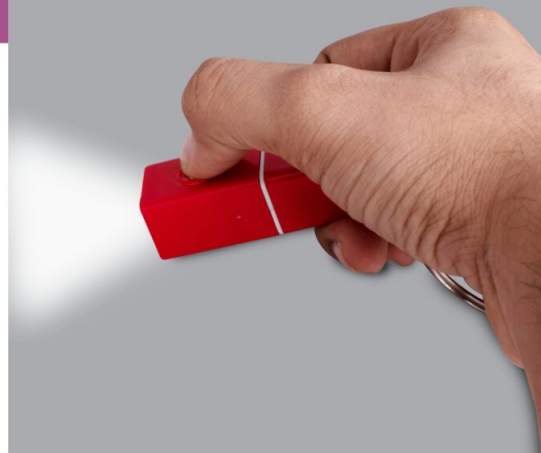

EASILY REPLACEABLE BUTTON
CELLS

All trademarks are property of their respective owners. Shown here for demo purpose only

MULTI-COLOR LOGO GLOWS WHEN TORCH IS USED

SQUARE KEYCHAIN WITH TORCH

- Square shape promotional keychain
- Perfect budget gift for promotions
- Has a built-in torch for emergencies
- Easily replaceable button cells