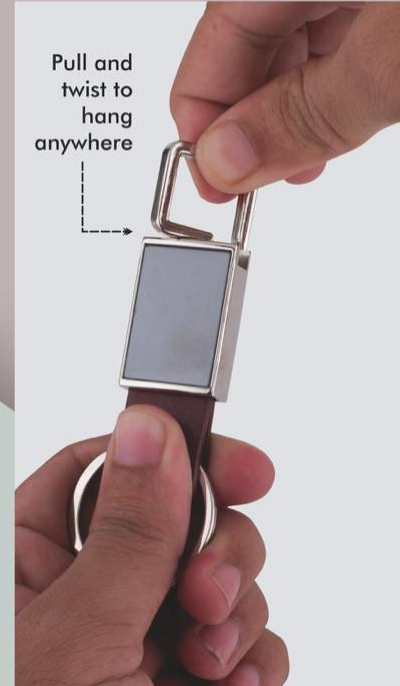

FEATURES

- Military keychain with Torch and toolkit
- Contains (+) & (-) screwdrivers, a knife and a bottle opener
- Bright LED torch
- Can be used for working in the dark

Branding Area

RECTANGLE METAL PU KEYCHAIN

Product Code : J 131

GUNMETAL PLATE
FOR BETTER BRANDING

- Metal keychain with PU strap
- Can be hung easily to bags, belts, etc
- PU color can be changed as per requirement

Pull and
twist to
hang
anywhere