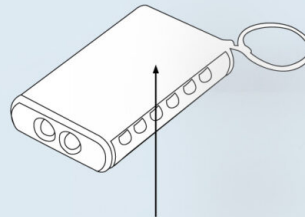

Excellent Branding Space