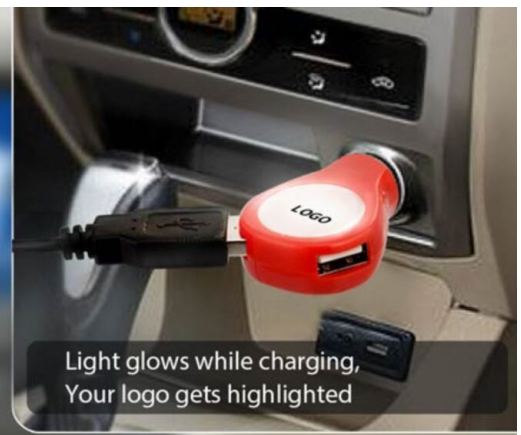

Glow In The Dark Dual Car Charger - C 50

Available in 3 colors
Red, White & Blue

Light glows while charging,
Your logo gets highlighted