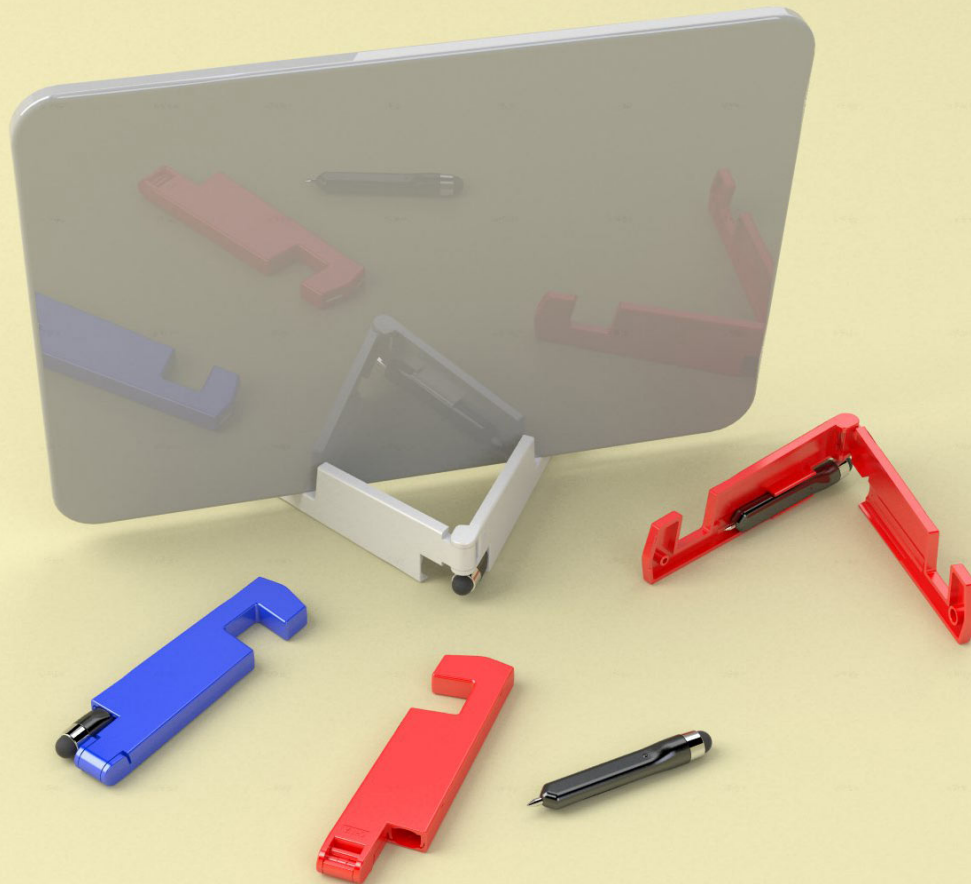

Durable Rubber Pad for a longer life

Easy Remove Spray Bottle

[CLICK HERE](#)

TO PLAY VIDEO

Mobile & Tablet stand with stylus and pen - E 153

*Blow the lamp
to
Glow the lamp*

LED Blow Lantern - E 151 (With Roto Dial)

- Easy lantern like operation
- Just blow on the flame to turn it On/ Off
- Knob to change the Level of brightness; Increase / decrease brightness by rotating the knob
- Light can be adjusted to be strong and dim
- Light is similar to a candle when dim
- Super bright LED light
- No fire, no smoke, no mess, Better than fire lamps / candles
- Works on 3 x AA batteries (not included)