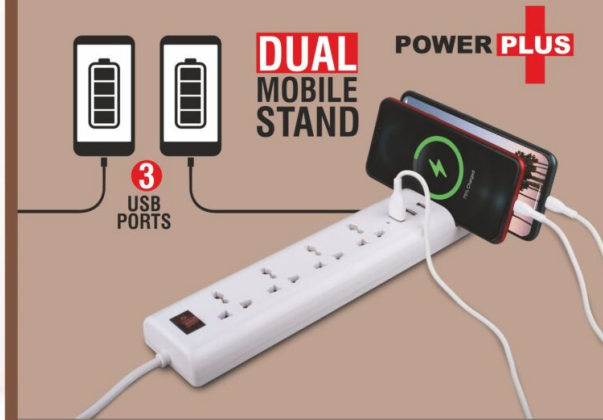

POWER BOARD

MULTI POINT EXTENSION BOARD

WITH USB PORTS AND PHONE STAND

- 4 x 5A Universal Electric sockets for powering all types of high voltage devices
- 3 USB ports with 12W charging output for your phones, tabs, etc
- USB ports have Over Voltage Protection, Short Circuit Protection, Over Current Protection and Over temperature protection
- Provides sufficient power for multiple electronics such as TV, laptop, phones, printers, etc
- Double Phone stand to watch videos, etc while charging or for easy storage
- LED indicator
- High quality Brass connectors for long life

1.5 METER CORD

MASTER SWITCH

LED INDICATOR

BRASS CONNECTORS

MOBILE STAND

USB PORTS

COMPATIBLE WITH
ALL YOUR DAILY USE
ELECTRONIC DEVICES

MOBILE