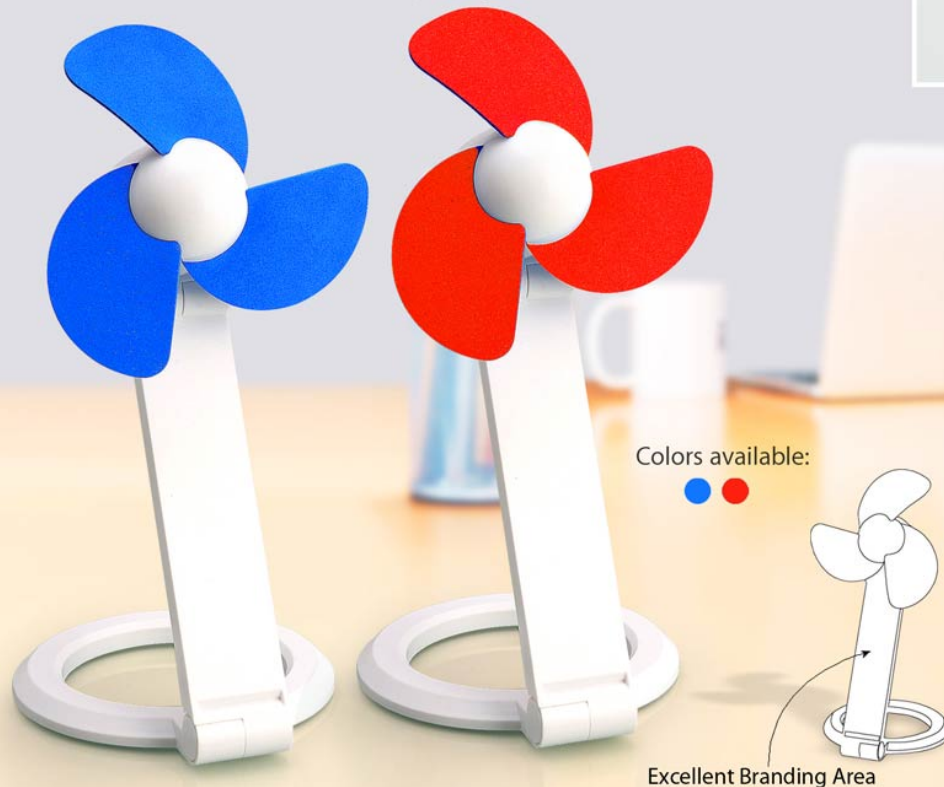

Made of 304 grade food-safe stainless steel inside

Double Cap Design

Folding Table USB fan - C 37

- Beautiful design fan that takes very little space on your desk
- Excellent airflow due to powerful motor inside
- Works with Laptops, PCs, Electricity (thru adaptor) and even Power Banks!
- Folding blades are harmless even when interfered during operation
- Flat body and hollow stand for a minimalistic appeal
- Can be folded when not in use for easy storage

Can be folded when not in use for easy storage

Easy connectivity with USB devices

[CLICK HERE](#)

Very safe to use even for kids

TO PLAY VIDEO

3D wall clock (5R size) - W 04 (merges with wall colour)

- 3D depth illusion now for your wall!
- Gives the illusion of being 5-6 inches inside the wall, while being super thin