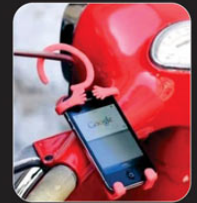

Excellent branding space

[CLICK HERE](#)

[TO PLAY VIDEO](#)

Mr. N^OTTY- E 128

(Flexible mobile holder)

Mr. Notty is your handy little holder. He is there to make your life easier and has only one purpose -To hold your things perfectly!

- He can be hanged almost everywhere: can be attached in the gym, on your stroller, bicycles, shopping cart, on your belt and many more places
- Hang it to charge your phone
- Hang it in your car while you drive
- Hang it anywhere to listen to your music
- Hang it on your computer screen, for multiple uses
- Hang it on your jeans
- Holds memos, pictures, letter size paper. Use as a book mount and book mark