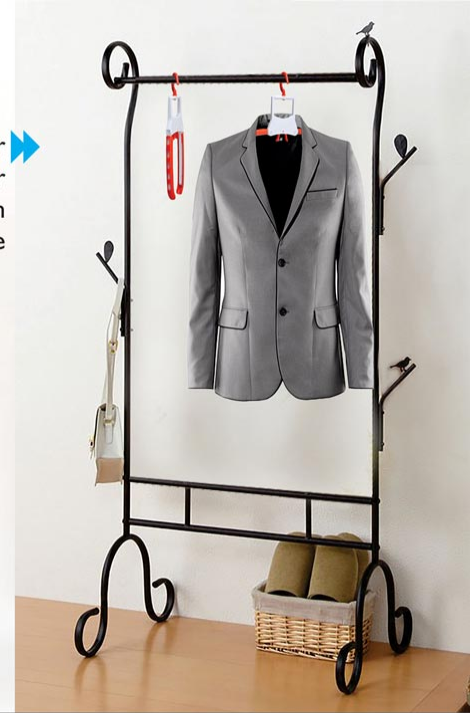

Strong
Magnetic

Light
Sensor

Motion
Sensor

Folding Plastic Hanger

E 204

Folds easily for saving space during travel and storage

Wide shoulder design keeps your clothes in original shape

Adjustable design for kids & adults for large size coats as well