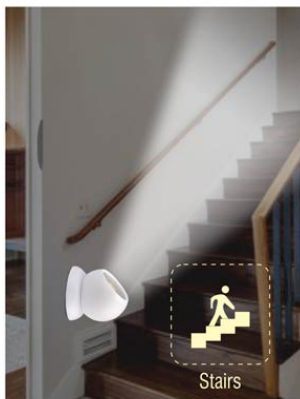

Magnetic 720 degree Sensor Light with Motion Sensor (with detachable magnetic stand) - E208s

Detachable light can be rotated
to face any direction

- Round sensor light with auto on/ off function
- Single Button operation, 3 modes: On, Off, Auto
- Built-in Motion and Light sensor to turn on/ off the light automatically
- Can be hung or easily stuck on iron surfaces like, wardrobe, Almira, cabinets etc.
- Long battery life as light turns off automatically after set time, and works only in the dark
- No electricity needed, works on 3xAAA batteries (not included)

Strong
Magnetic

Light
Sensor

Motion
Sensor