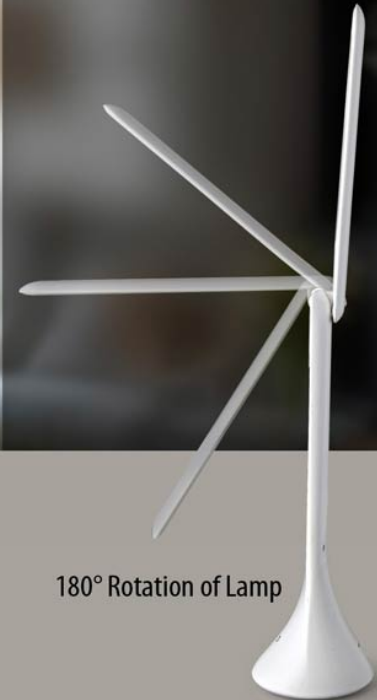

Also works through USB

Unique ultra slim design

Feather touch button

180° Rotation of Lamp

HEXA

TALL SIPPER MUG

Capacity
375 ml.
approx.

**304 GRADE
STAINLESS STEEL** inside