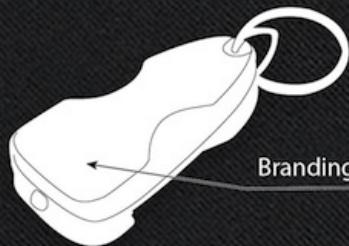

**HOT
ITEMS**

FAST MOVING

HIGH STOCK ITEMS

AT AWESOME PRICES

6 in One Military Key Chain- J 27

FEATURES

- Military keychain with Torch and toolkit
- Contains (+) & (-) screwdrivers, a knife and a bottle opener
- Bright LED torch
- Can be used for working in the dark