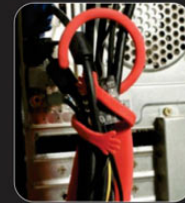

Mr. N^OTTY- E 128

(Flexible mobile holder)

Mr. Notty is your handy little holder. He is there to make your life easier and has only one purpose -To hold your things perfectly!

- He can be hanged almost everywhere: can be attached in the gym, on your stroller, bicycles, shopping cart, on your belt and many more places
- Hang it to charge your phone
- Hang it in your car while you drive
- Hang it anywhere to listen to your music
- Hang it on your computer screen, for multiple uses
- Hang it on your jeans
- Holds memos, pictures, letter size paper. Use as a book mount and book mark