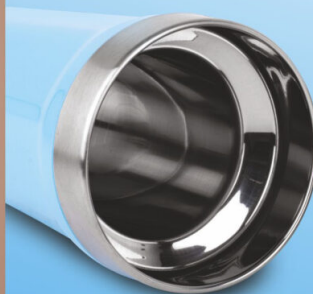

Comes with a cap to store your drink for later

Product Code : H 254

**304 GRADE
STAINLESS STEEL** INSIDE

POWER PLUS

PREMIA II GLASS MUG

WITH FULL SILICON SLEEVE & LID

- Elegant glass mug with silicon sleeve
- Complete Silicon sleeve on body to protect your hands from burning from hot liquid inside
- Keeps the contents pure and free from contamination