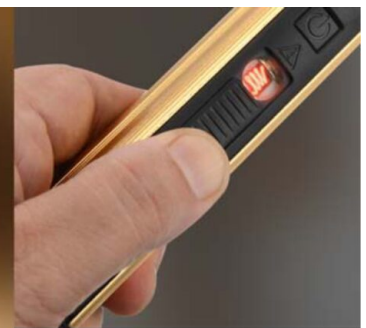

Concealed Fire Starter