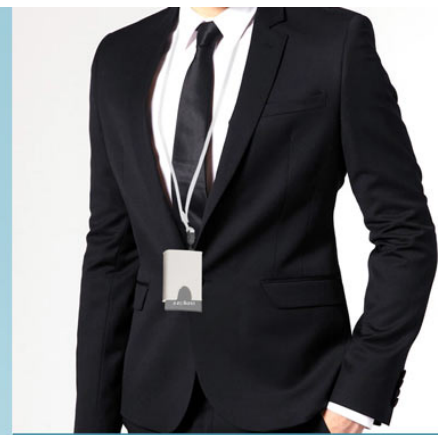

Hanging Visiting Card Holder - B 12

(holds about 20 cards at a time)