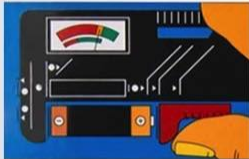

AA & AAA Batteries