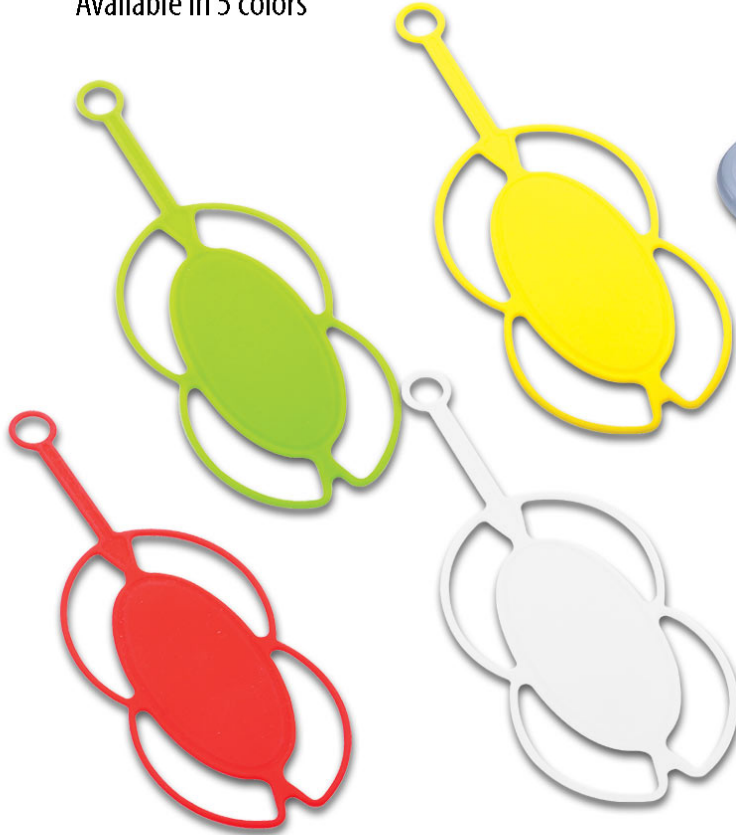

Available in 2 colors: Red & blue

[CLICK HERE](#)

TO PLAY VIDEO

Hexa Plastic Torch with Lamp (Magnetic) - E 150

(Super bright light)

Magnetic torch can be stuck on any metal surface

Bright Lamp

- Super bright light: See it to believe it
- Has a bright torch and lamp
- Heavy Magnet on the back makes the lamp more useful
- Can be stuck to metal surfaces like car, fridge, almirahs, etc to use lamp
- Works on 3 x AAA batteries (not included)

Mini magnifier with LED illuminator- E 148

Built in LED illuminator
for reading in low light
conditions

Huge branding area
below lens and on
the handle

LED Blow Lamp (Lantern) - E 141

- Easy lantern like operation
- Just blow on the flame to turn it On / Off
- Light can be adjusted to be strong / dim.
- Light is similar to a candle when dim
- Super bright LED light
- 3 level brightness; Increase brightness by pressing the side button
- No fire, No smoke, no mess. Better than fire lamps / candles.
- Works on 3 x AA batteries (not included)

*Blow the lamp
to Glow the lamp*

3 level brightness

Available in 3 colors: Red, Blue & Gray

Available in 5 colors

Can be used for cash,
cards, slips, etc

Protects your screen from
all sides

No gum, no sticking; Can be removed anytime