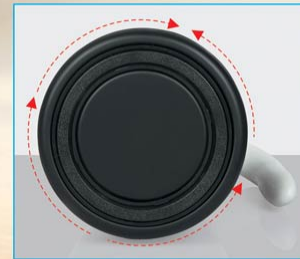

Easy pull up/ push down cap
locks easily and save time

Rotation function on
bottom for more seamless use

Foodsafe 304 stainless
steel used inside/outside

Easy Pour Flask - H 110

POWER PLUS®

Easy Push Button