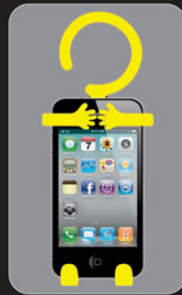

Excellent branding space

[CLICK HERE](#)

[TO PLAY VIDEO](#)

Mr. N^OTTY- E 128

(Flexible mobile holder)

Mr. Notty is your handy little holder. He is there to make your life easier and has only one purpose -To hold your things perfectly!

- He can be hanged almost everywhere: can be attached in the gym, on your stroller, bicycles, shopping cart, on your belt and many more places
- Hang it to charge your phone
- Hang it in your car while you drive
- Hang it anywhere to listen to your music
- Hang it on your computer screen, for multiple uses
- Hang it on your jeans
- Holds memos, pictures, letter size paper. Use as a book mount and book mark

USB Hub

with Detachable Cable - C 101
(iOS, Micro, Type C)

- Detachable cable works with Android & iPhone
- Connect upto 3 pen drives, hard disks, phones from a single USB port

USB hub has 3 USB ports conveniently located on different sides