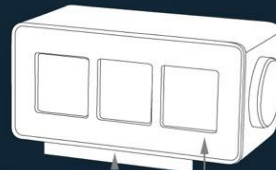

Branding Area

Special Branding Area

Snooze light touch buttons on the top

Easy bottle holder - P05

Can be hung to belts, pockets, bags, handbags, etc.

This small utility product is what you need while walking.