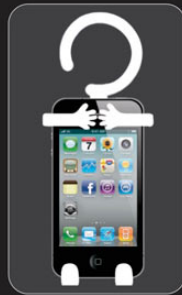

Excellent branding space

[CLICK HERE](#)

[TO PLAY VIDEO](#)

Mr. N^OTTY- E 128

(Flexible mobile holder)

Mr. Notty is your handy little holder. He is there to make your life easier and has only one purpose -To hold your things perfectly!

- He can be hanged almost everywhere: can be attached in the gym, on your stroller, bicycles, shopping cart, on your belt and many more places
- Hang it to charge your phone
- Hang it in your car while you drive
- Hang it anywhere to listen to your music
- Hang it on your computer screen, for multiple uses
- Hang it on your jeans
- Holds memos, pictures, letter size paper. Use as a book mount and book mark

USB Hub

with Detachable Cable - C 101
(iOS, Micro, Type C)

- Detachable cable works with Android & iPhone
- Connect upto 3 pen drives, hard disks, phones from a single USB port

USB hub has 3 USB ports conveniently located on different sides