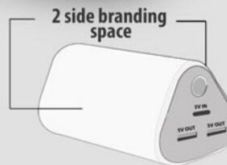

2 USB ports that can be used to charge devices when power banks are not charging

CLICK HERE
TO PLAY VIDEO

POWER HOUSE Triangle Shape Power bank - C 35

POWER PLUS TM

Capacity - 6,000 mAh

Built - in Torch

Built - in Lamp