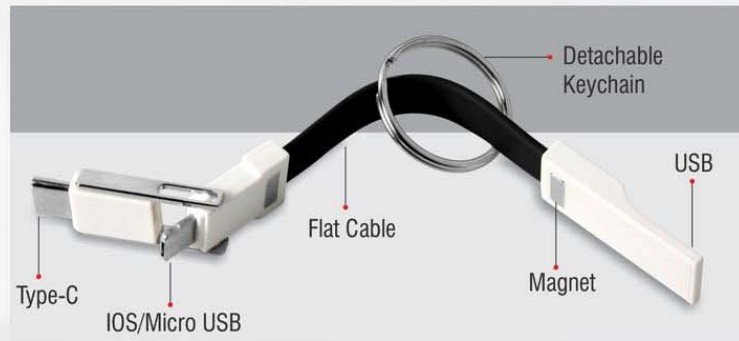

- Multipurpose Keychain with Car Charger
- Detach charger to reveal charging Cable
- Cable has reversible connectors for Android/ iphone

iOS

USB

Car Charger

Magnetic 3 in 1

charging cable with Keychain - C 74

USB

Lightning

Micro USB

Type-C

Quickly and seamlessly transfer pictures, music, videos, etc through USB

- The cable provides Micro-USB, Lightning(iOS), and type C connectors, can be used with any smartphone

- Nice and convenient key ring design can be hung on your key chain, bag or anywhere you need. Never forget your cable again.

- Built-in magnet for complete ease of use. Just open and plug in when needed