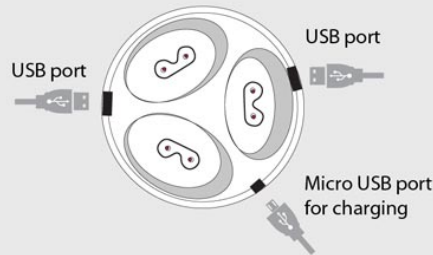

POWER GLOW Family Power Bank - C 44

with triple USB ports (set of 3) (9,000 mAh total)

- Family power bank allows charging of 3 power banks at once
- Each power bank can be used and charged individually even without the base
- Proprietary connectors: No need to plug the power banks, just place on base to charge
- Micro-USB cable included
- Original Samsung SDI cell used inside
- Beautiful ring glows around the base when plugged in
- Optimum Output power - 5V/1A suitable for all phones
- Safety oriented: Intelligent protection against overcharging, over-discharging, and overload

2 USB ports that can be used to charge devices when power banks are not charging

CLICK HERE
TO PLAY VIDEO