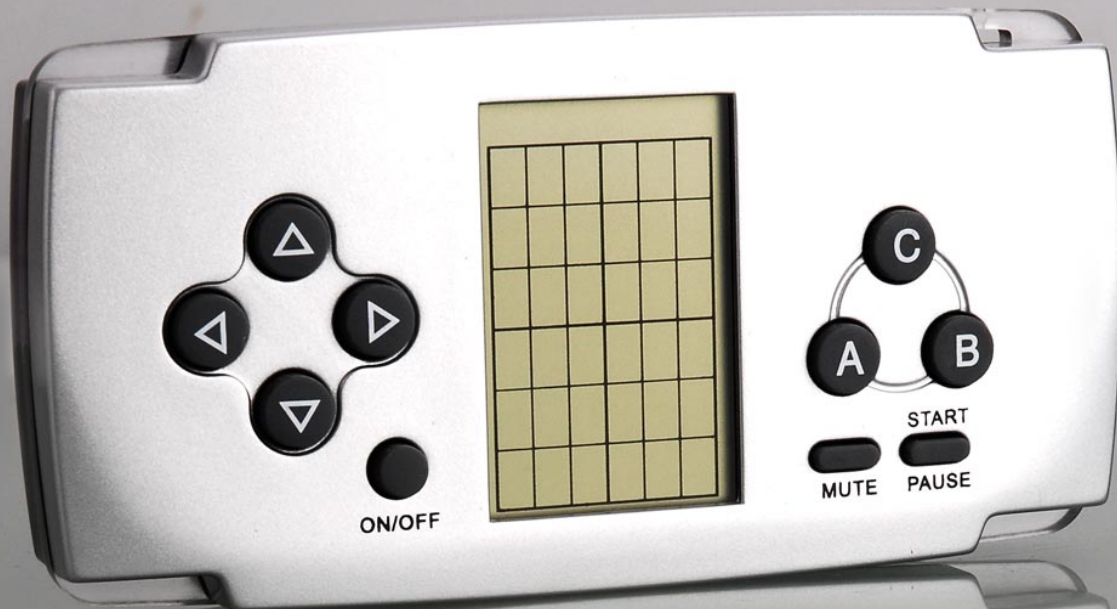

Size (Inch.):
10 x 22 x 10

3.4A Dual USB Home Charger with LED Night Lamp - C 123

POWER **PLUS**

DUAL CHARGING

FAST CHARGING
UPTO 3.4A

3 LEVEL
BRIGHTNESS

NIGHT LAMP

Big Sudoku Game - P 02
(with 3 games)