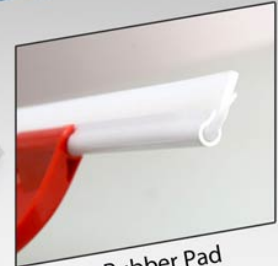

TO PLAY VIDEO

Folding Compact Scissors - E 186

- Ultra compact scissors that fits in the space of a pen
- Opens up automatically when cap is opened
- Very easy and intuitive to use
- Helps keep your table organised and clutter-free
- Modern replacement for bulky scissors
- A must have for every home and office table
- Available in Red, Blue & White color

Helps keep your table organised and clutter-free

Hot and Cold Pack - E 171

(with soft fabric and holding strap)

COLD USE: Keep in freezer for 30-60 minutes

HOT USE: Keep in boiling water for 3 minutes, or
Microwave on medium for 30 seconds

Window/ Kitchen slab cleaner with spray bottle - E 165

- This product will solve all your kitchen slab and window cleaning hassles.
- For the first time, spray bottle built inside the wiper.
- Get completely dry surface after a single wipe.
- Cleaning liquid can be filled easily in the detachable spray bottle.
- Just spray the liquid and wipe off, and the windows and slabs would shine like never before.