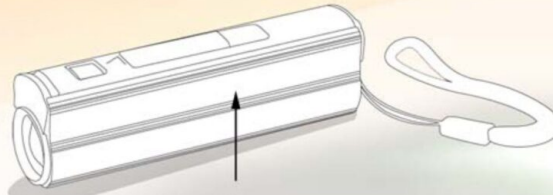

- The travel charging cable is just 2.5 inches long when folded, making it perfect for travel

Metal Power Bank - C 51

With Lighter, Two Level Torch and Blinker

- Metal body power bank for everyday use
- Has a 3,000 mAh battery for emergency power for your mobile
- Has a built in lighter; button free operation
- Ultra bright torch with 3 light modes
- Torch modes: High beam, Low beam and Blinker
- Metal body gives a very premium feel