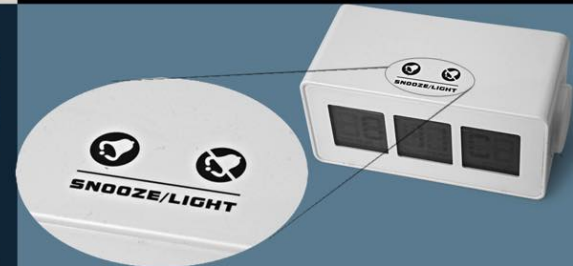

Branding Area

Snooze light touch buttons on the top