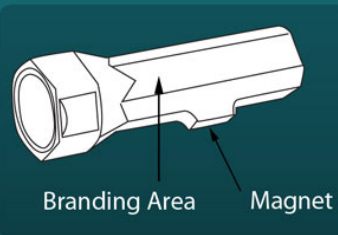

Mini magnifier with LED illuminator- E 148

Built in LED illuminator
for reading in low light
conditions

Huge branding area
below lens and on
the handle

LED Blow Lamp (Lantern) - E 141

- Easy lantern like operation
- Just blow on the flame to turn it On / Off
- Light can be adjusted to be strong / dim.
- Light is similar to a candle when dim
- Super bright LED light
- 3 level brightness; Increase brightness by pressing the side button
- No fire, No smoke, no mess. Better than fire lamps / candles.
- Works on 3 x AA batteries (not included)