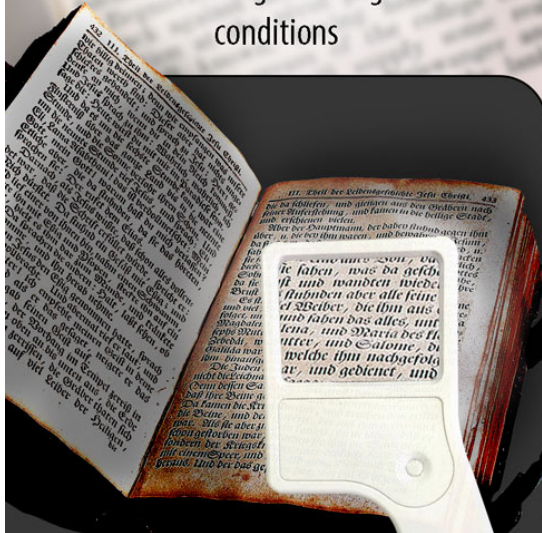

- Easy lantern like operation
- Just blow on the flame to turn it On/ Off
- Knob to change the Level of brightness; Increase / decrease brightness by rotating the knob
- Light can be adjusted to be strong and dim
- Light is similar to a candle when dim
- Super bright LED light
- No fire, no smoke, no mess, Better than fire lamps / candles
- Works on 3 x AA batteries (not included)

Available in 2 colors: Red & blue

[CLICK HERE](#)

TO PLAY VIDEO

Hexa Plastic Torch with Lamp (Magnetic) - E 150

(Super bright light)

Magnetic torch can be stuck on any metal surface

Bright Lamp

- Super bright light: See it to believe it
- Has a bright torch and lamp
- Heavy Magnet on the back makes the lamp more useful
- Can be stuck to metal surfaces like car, fridge, almirahs, etc to use lamp
- Works on 3 x AAA batteries (not included)

Mini magnifier with LED illuminator- E 148

Built in LED illuminator
for reading in low light
conditions

Huge branding area
below lens and on
the handle

LED Blow Lamp (Lantern) - E 141

- Easy lantern like operation
- Just blow on the flame to turn it On / Off
- Light can be adjusted to be strong / dim.
- Light is similar to a candle when dim
- Super bright LED light
- 3 level brightness; Increase brightness by pressing the side button
- No fire, No smoke, no mess. Better than fire lamps / candles.
- Works on 3 x AA batteries (not included)