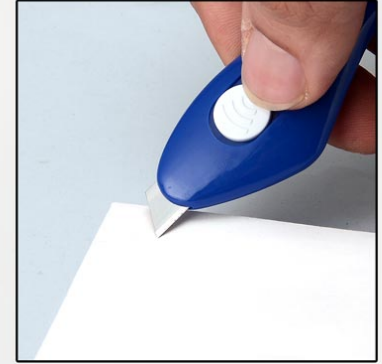

Available in 4 colors

Pen with Safety Cutter / Letter opener - L 121

HANDY PAPER CLIP PEN

(2 in 1) - L 106

A VERSATILE PRODUCT

SMALL IN SIZE

- When you need to write, just press the back and a pen pops out.
- Clip can be used to organise the papers on your desk, and keep wires into place
- Pen closes automatically when you open the clip to use again