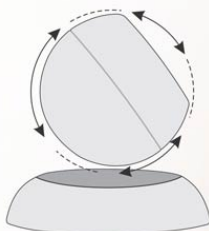

Cover your
webcam easily,
open only
when needed

Available in 2 Color
White / Black

Magnetic 720 degree Sensor Light with Motion Sensor (with detachable magnetic stand) - E208s

Detachable light can be rotated
to face any direction