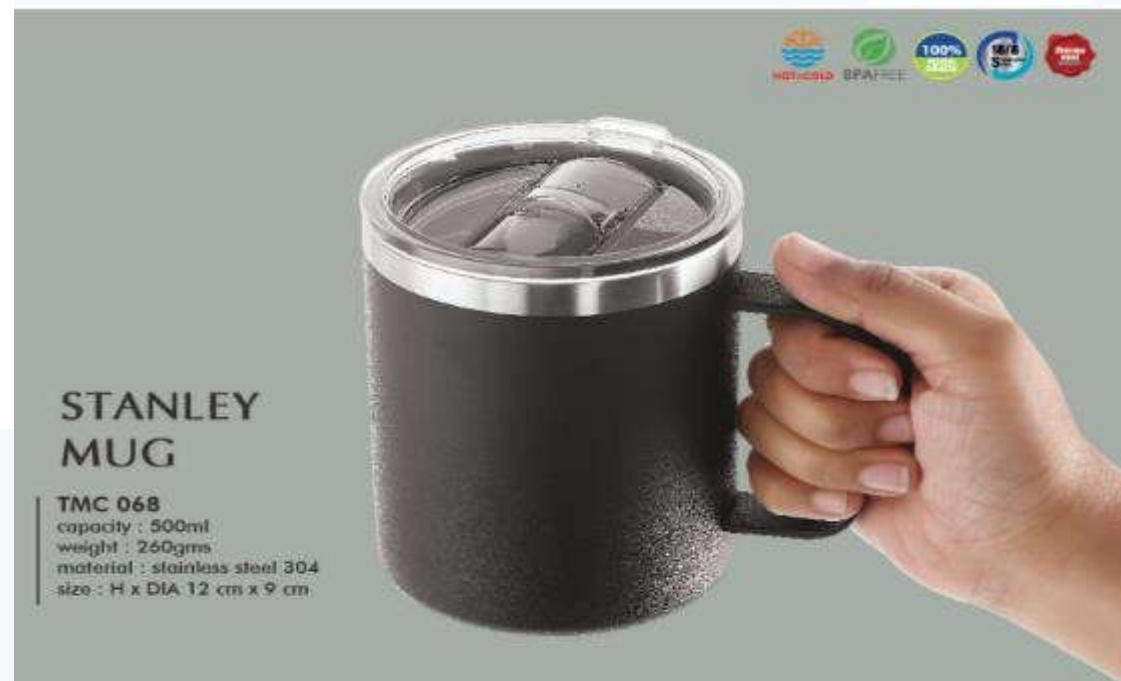

- Double walled, vacuum insulated travel mug designed to carry variety of drinks whether it will be a hot coffee, tea soup or ice chilled cocktails. Its thermal lock techniques helps to keep hot and cold beverage temperature maintained for more than 6 hours.
- Inbuilt tea infuser or mesh makes this cup a more useful travel mug that's better by any measures. Just prepare your tea as when desired by putting your desired tea bag over mesh, it infuses the flavors along with aroma for perfect drink. All-in- one design with easy to clean removable infuser helps this mug to use it again and again.
- Designed for an easy, one-handed drinking experience this thermos cup is perfect shaped that fits into your hand and most cup holders – indestructible, scratch resistant, no temperature transfer, sweat free, safe and easy to clean overtime.

This mug comes with a spillproof airtight lid 2-layer stainless steel mug

it makes for a perfect tea mug or a coffee mug! Its modern look and utility make it a perfect gift as well!

The stylish body of this mug for tea coffee is bpa free and lid is made with a detachable rubber gasket. Made in China