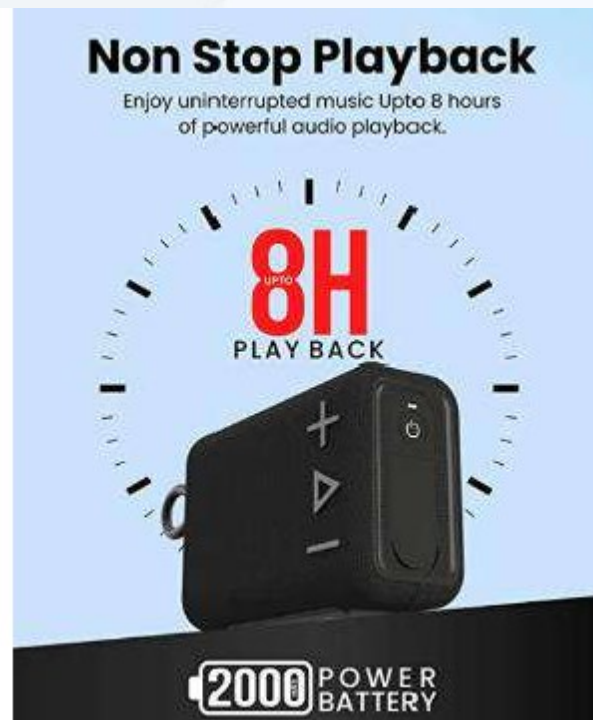

Portronics Breeze 4 Portable Bluetooth Speaker 5W with TWS Connectivity, 2000 mAh Battery, Built-in-Mic, 8Hrs Playback (Black)V

- [PORTABLE POCKET SPEAKER FOR HEAVY BASS] - Enjoy heavy bass every time you plug the music in. With the pocket-size design of the Breeze 4 wireless speaker, there is just enough space for audio perfection and portability to resolve your musical issues.
- [BUILT-IN MICROPHONE FOR CLEAR AUDIO] - Breeze 4 wireless speaker comes with a built-in microphone. Now answer your calls easily with this wireless speaker and achieve the optimum voice clarity to carry it to the other side of the call.
- [IMPACTFUL BATTERY FOR HEAVY-DUTY PLAYBACK] - Now keep the music playing for long with the impactful 2000 mAh battery. Play your music non-stop for over 10 hours and give your ears the soothing sensation they deserve.
- [IPX6 WATER-RESISTANT BODY] - With the IPX6 water- body, use the Breeze 4 speaker even if you are enjoying the rain and add a tinge of musical harmony to that. Get enhanced durability with IPX6 water resistance and add finesse to the durability of the speaker.