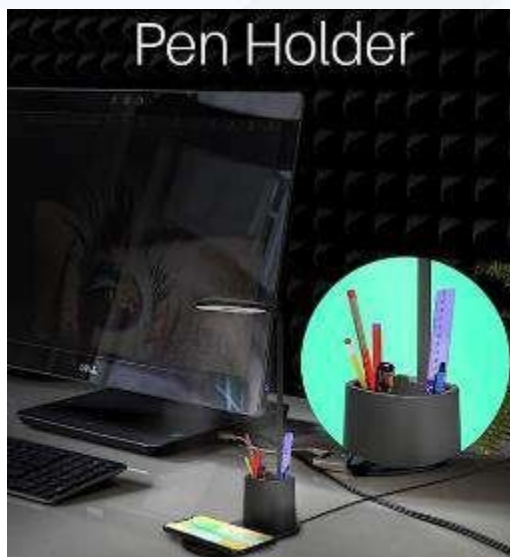

Features

-  Brass Alloy Body
-  Iconic Design
-  Unisense Technology
-  3 Levels of Adjustable Brightness
-  Glare-Free LEDs

Xech T2 Desk Lamp Pen Stand

Xech T2 W Multifunction Lamp with Wireless Charger

Portronics Brillo II Lamp with Wireless Charging, Pen Holder, LED Indicator(Black, Acrylonitrile Butadiene Styrene; Polycarbonate,

[5, 7.5, 10W WIRELESS OUTPUT]-De-Clutter your desk with this elegant LED Desk Lamp with a built-in 10W revolutionary wireless charger for your smartphone. Equipped with LED lights, it automatically indicates the battery status of the device.