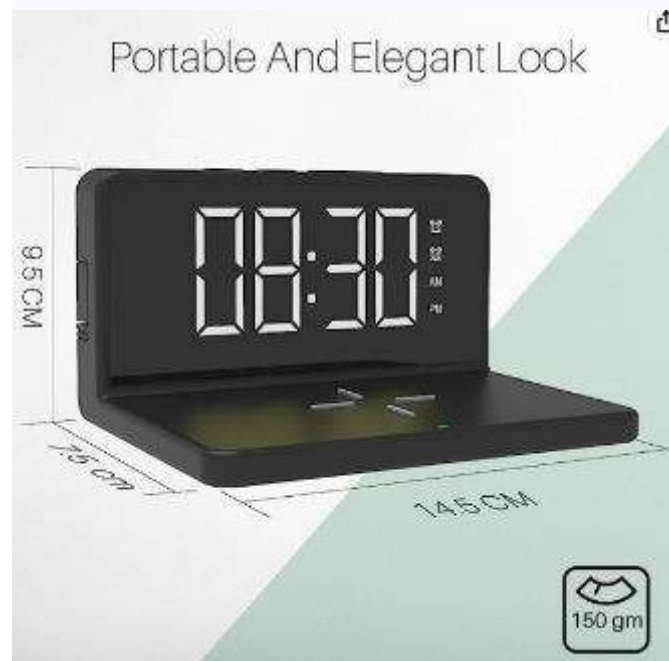

Portronics Freedom 4 Desktop Wireless Mobile Charger with QC Adapter for Fast Charging, Alarm Clock and LED Lamp (Black)

[WIRED & WIRELESS CHARGING]-QC Adapter comes with Freedom 4 for fast mobile charging using wireless & wired. Type C input, Wireless output with latest technology Wireless Mobile Qi Charging [UNIVERSAL DEVICE CHARGER]- Supports all Android & iOS wired & wireless charging devices including iPhone 5/6/7/8/8Plus/X [DIGITAL ALARM CLOCK]- You can set alarm, easily switch between 12/24Hrs modes and pressing the "+" or "-" button adjusts the specific time [SOFT LED LAMP]- This wireless charger has an inbuilt LED light which can be easily switched on/off by a button on the device. The LED emits soft light which can be used for night reading