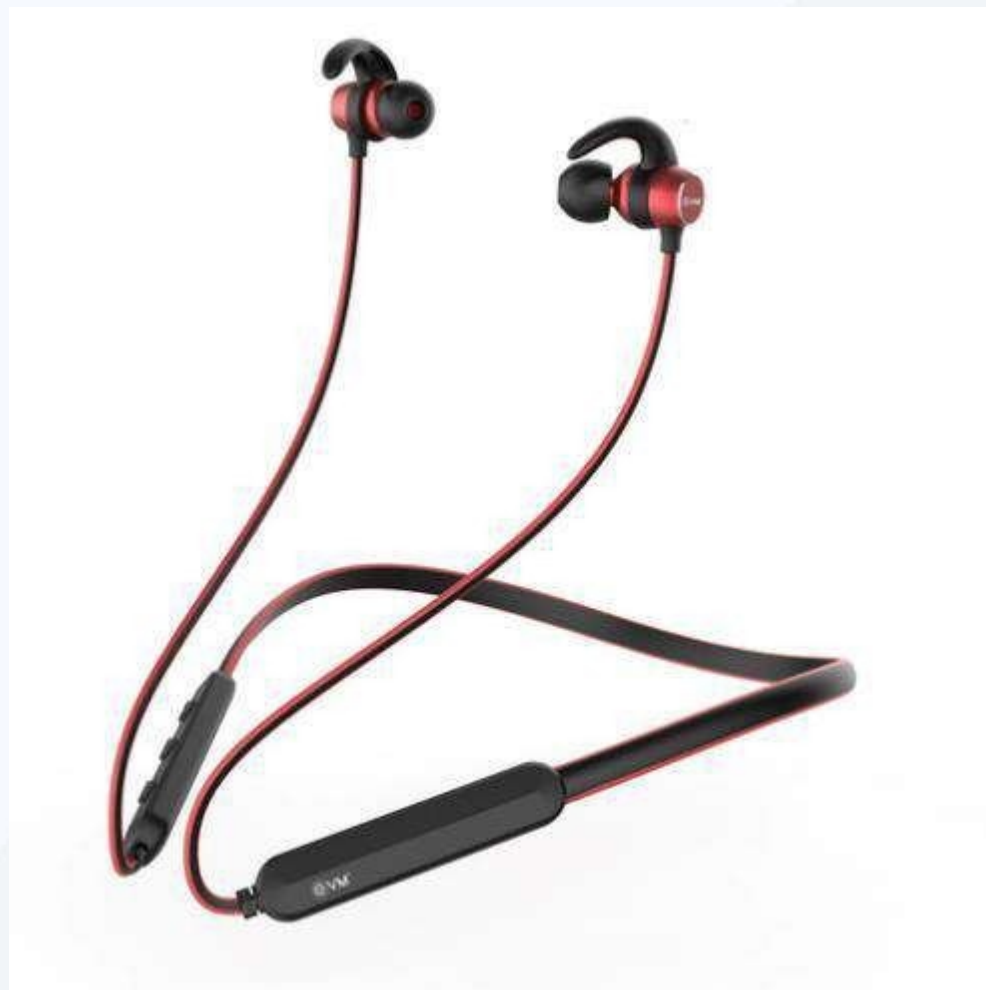

These are only the bestselling products.
For Entire Range Connect with our team

Neckband

Black & Red EnRock Bluetooth Neckband EVM-NB-023

- Technical Specifications:
- Battery : 120mAh
- Bluetooth version : V5.0
- Playing time : 6 hours
- Frequency response : 20Hz-20KHz
- Standby time : 150hrs
- Bluetooth distance : 10M
- Frequency range : 2.40 GHz ~ 2.48 GHz
- Input Charging Power : DC5V 1A
- Support Profile : HFP, HSP, A2DP, AVRCP
- Charging time : 1-1.5 Hours
- Output : 3mW x 2

Pebble Flex Go Wireless Neckband

Flex Go | Upto 12
WIRELESS NECKBAND | Hours Playtime

It's all about the bass.

Features

-  Upto 12 Hours Playtime
-  Magnetic Earbuds
-  True Bass Sound
-  In-built Microphone
-  Snug & Secure Fit
-  Passive Noise Cancellation