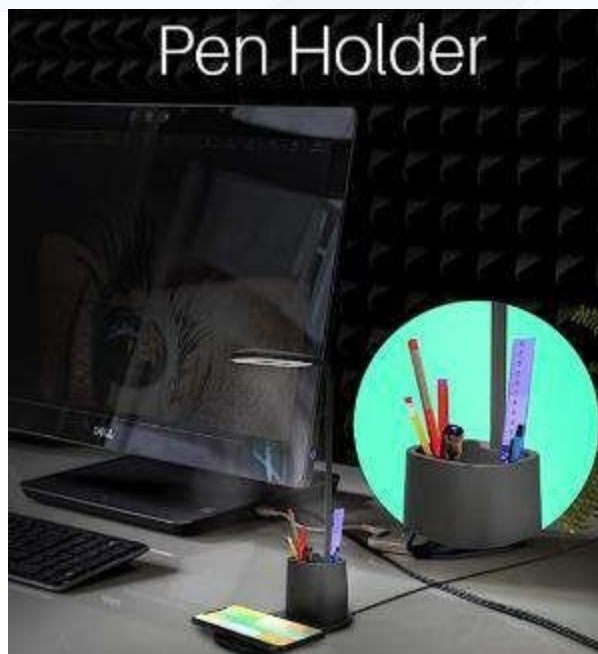

Portronics Brillo II Lamp with Wireless Charging, Pen Holder, LED Indicator(Black, Acrylonitrile Butadiene Styrene; Polycarbonate, Pack of 1)

[5, 7.5, 10W WIRELESS OUTPUT]-De-Clutter your desk with this elegant LED Desk Lamp with a built-in 10W revolutionary wireless charger for your smartphone. Equipped with LED lights, it automatically indicates the battery status of the device.

[SLEEK, BEAUTIFUL & BRIGHT]-The Brillo II is the perfect companion for your late-night escapades. It is crafted to light up whenever you want it to!

[ALWAYS WELL-LIT]- Designed to be your best night-time buddy, the Lamp & charger comes with Three adjustable brightness levels: take your pick, as you like it.

[PEN HOLDER]-Comes with in-built room for your random objects, too! Place pens, small items, keys, etc. in the compartment so you never lose them.

[PORTABLE, FOLDABLE, LIGHTWEIGHT]-Like all Portronics products, the Brillo II is super lightweight with a foldable design, making it portable and easy to carry anywhere.