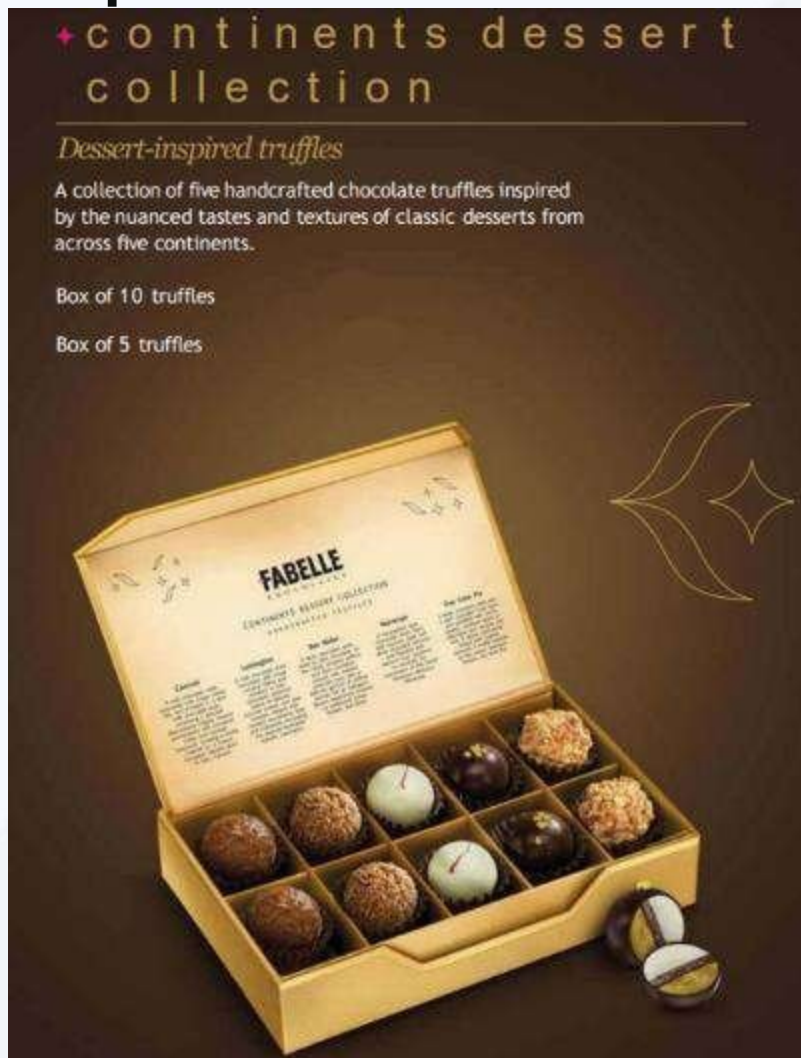

Fabelle Continents Dessert Collection – Dessert inspired Truffles

Fabelle Continents Desserts Collection is impeccable in taste and comes in a [chocolate gift](#) box which makes it ideal for gifting on special occasions like birthdays, anniversaries, Diwali or Christmas too. Fabelle Continents Desserts Collection makes for a stylish, luxurious, and decadent gift that will be unforgettable.

Quantity: The Fabelle Continents Desserts Collection is a boxed chocolate collection weighing 150g. This quantity is sufficient to provide an extraordinary chocolate experience for one or many either as a post-meal delight or as a [luxury chocolate](#) gift box.