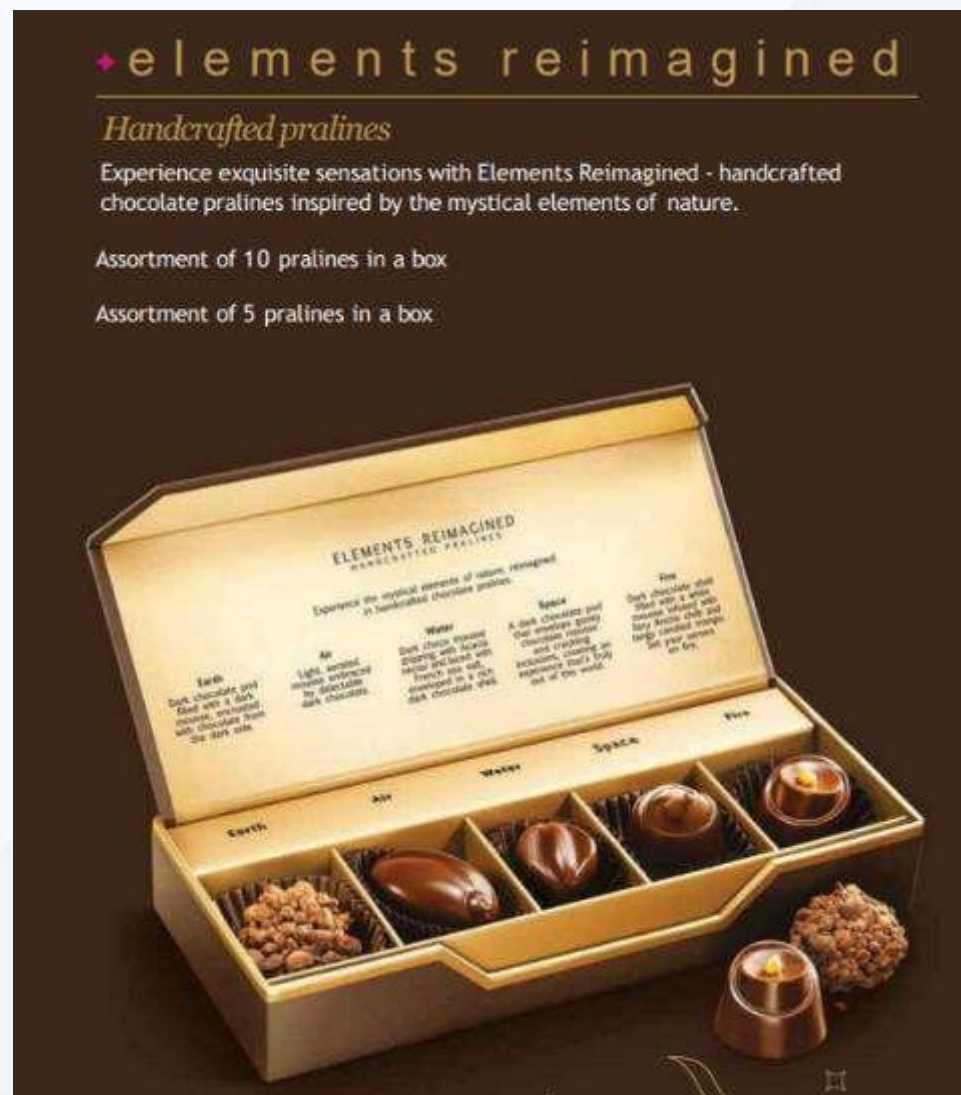

Fabelle Element Reimagined Collection – Handcrafted Pralines

- Main Ingredients: The Fabelle Elements Collection is made up of five different flavored pralines inspired by the elements such as Earth, Air, Fire, Wood and Water. An outer chocolate shell is filled with a delightful centre that contains exciting flavors and textures.
- Suitable For: The Fabelle Elements Collection is a perfect indulgence for chocolate connoisseurs who seek out bold new interpretations of the art of chocolate making. It is a luxurious product, crafted brilliantly by skilled artisans with ingredients sourced carefully from different parts of the world. Fabelle Exquisite Chocolates are created for consumers who love to push the envelope beyond ordinary.
- Usage: Bring joy and celebration to your family and friends with a box of Fabelle Elements Collection on the most special occasions in your lives. Commemorate birthdays, anniversaries and moments of happiness by presenting your loved ones with Fabelle Elements Collection. Make it the most exceptional Diwali chocolate gift this festive season.