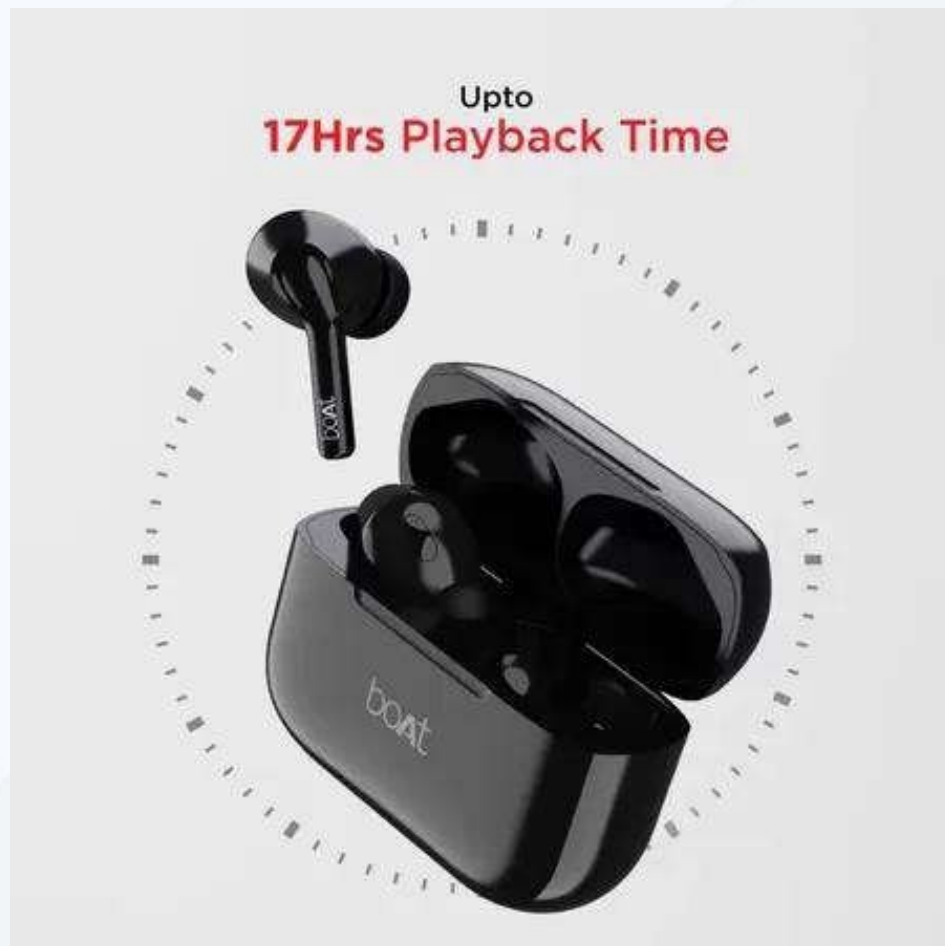

Boat Airdopes 163/ 161 With ASAP Charge, 10mm Drivers and 17 Hours Playback Bluetooth TWS

With Mic: Yes
Bluetooth version: 5.1
Battery life: 40 Hours
Wireless Range: 10m
Battery Time: up to 40 Hours
ASAP Charge: 5 mins = 90 mins
10mm Drivers
IPX5 Water & Sweat Resistance