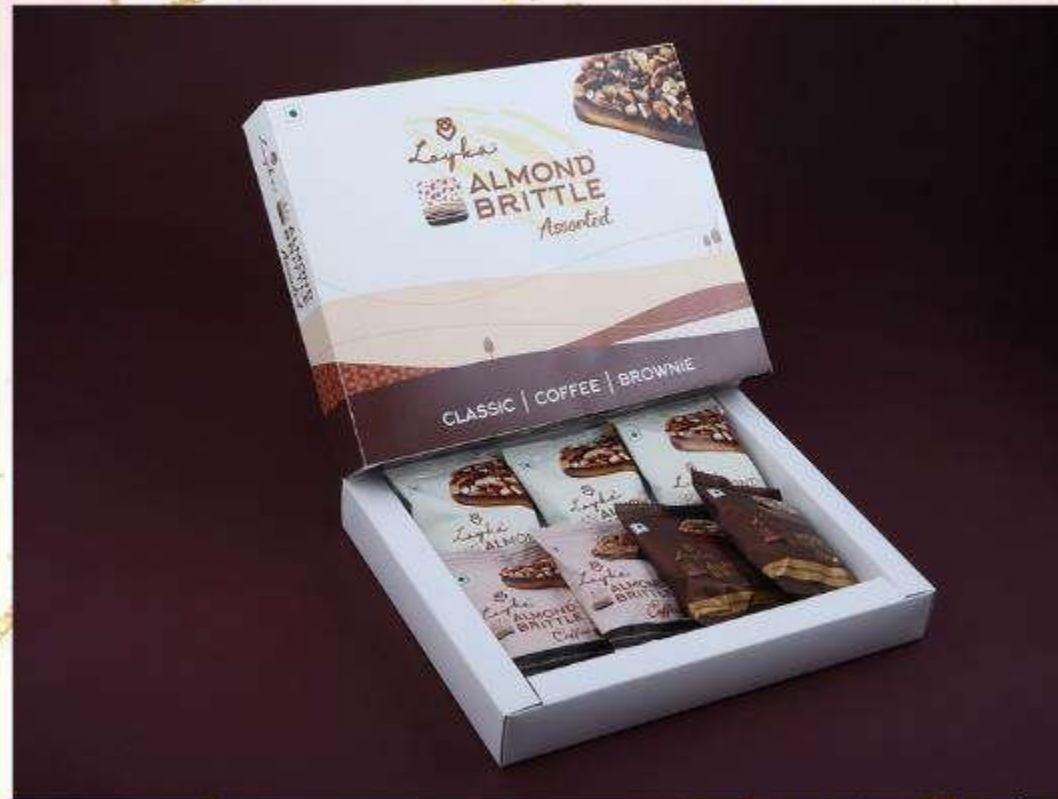

Net Weight
96 gm

CODE - D032

Loyka Almond Brittle Assorted Box 7 pcs

Almond Brittle Assorted
(7pcs) Box

Net Weight

119 gm

CODE - D037

Happilo Premium Dry fruits Collection

Smoor Truly Gifted Pack of 6

Nutty Tuxedo Chocolate Popcorn 375g

50 Gram – Dryfruit Bottles

- Roasted & Salted Cashew
- Roasted & Salted Almond
- Roasted & Salted Pistachio

Dry fruit – Almond & Cashew – 50 gram Each