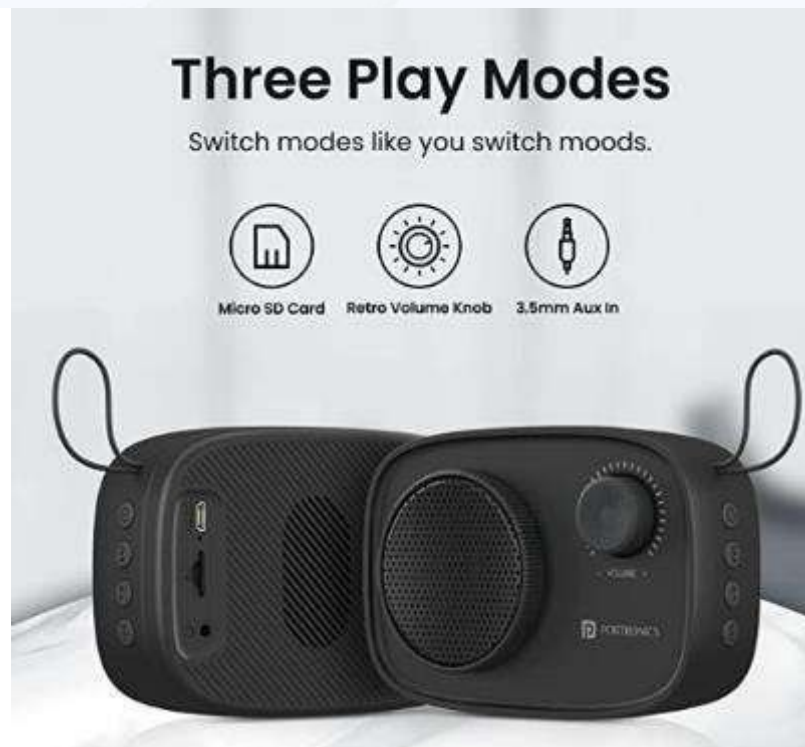

Colour available: ●●●●

6 Months Replacement Guarantee 21999

pebble

Product Description

- Small & Powerful
- Clear HD Sound
- Ultra-compact
- Easy Carry Design
- In-built FM with Micro SD slot
- Water & Dust Resistant
- Memory Card Slot: Yes
- Configuration: Stereo
- Power Source: USB Chargeable
- Power Output (RMS): 5 W
- Frequency Response: 20Hz-20KHz
- Compatible Devices: Mobile, Computer, Tablet etc.
- Battery: Rechargeable Li-polymer

Portronics Pixel 2 Wireless Bluetooth Portable Speaker with Micro SD, 3.5mm Aux, 3W Output, Retro Volume Knob(Black)

[MISSING THE RETRO “GOLD” ERA SPEAKERS]: The age of the radio box was a golden one and definitely makes us nostalgic. Those radio boxes were not only unique but also were a constant source of entertainment. And if you ever owned a Walkman you surely might be missing the hi-res audio!